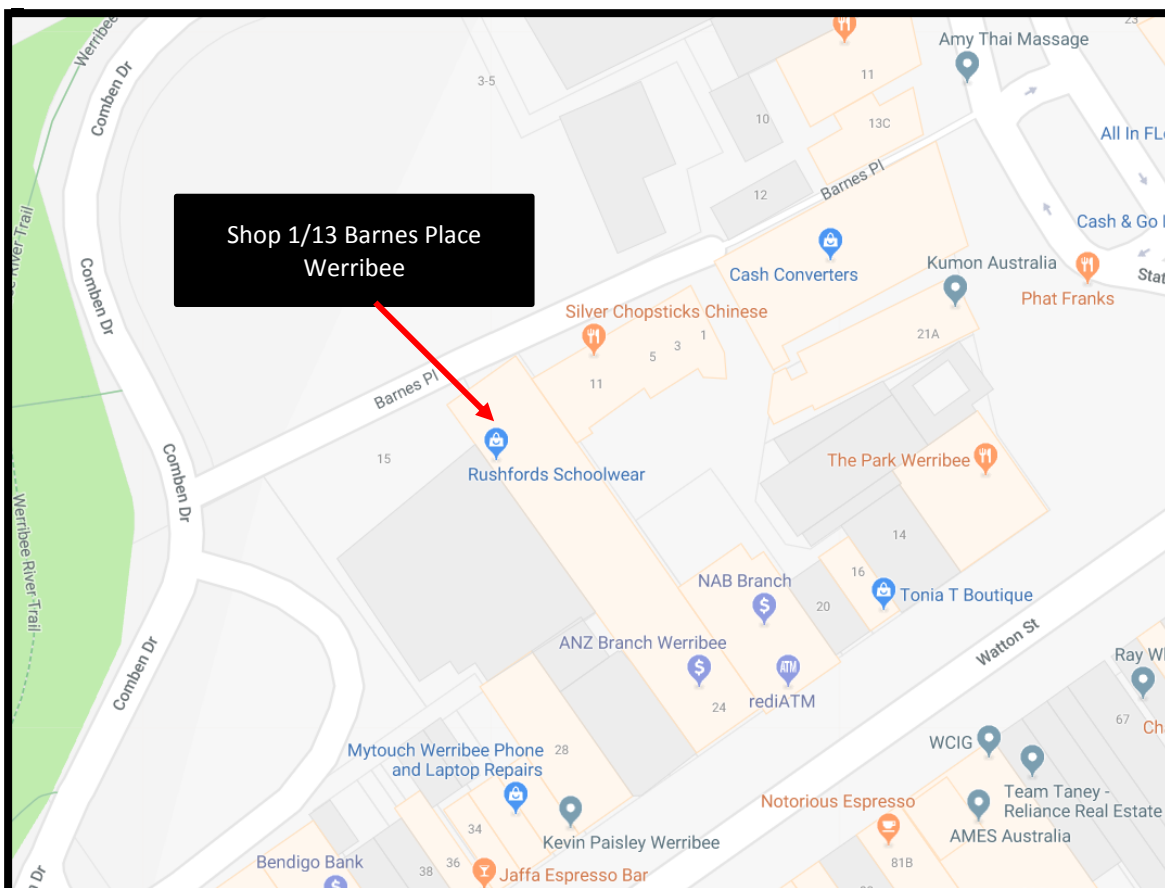

RUSHFORDS SCHOOLWEAR

BEST IN CLASS SINCE 1947

For 70 years Rushfords Schoolwear has been the region's leading uniform retailer. Part of the Noone Group of Companies since 2005, Rushfords provides the finest quality products within the schoolwear marketplace. Additionally, we are committed to the highest level of customer service and encourage students to attend our fitting sessions to receive "one on one" personal fitting with our experienced staff.

CREDIT CARDS & EFTPOS

All major cards accepted & instore eftpos facilities available.
Lay By welcome.

TRADING HOURS: Monday – Friday   9am – 5.00pm
                                Saturday   9am – 1.00pm

**Shop 1 / 13 Barnes Place
Werribee VIC 3030
Ph: 9741 3211
Email: rushfords@noone.com.au**